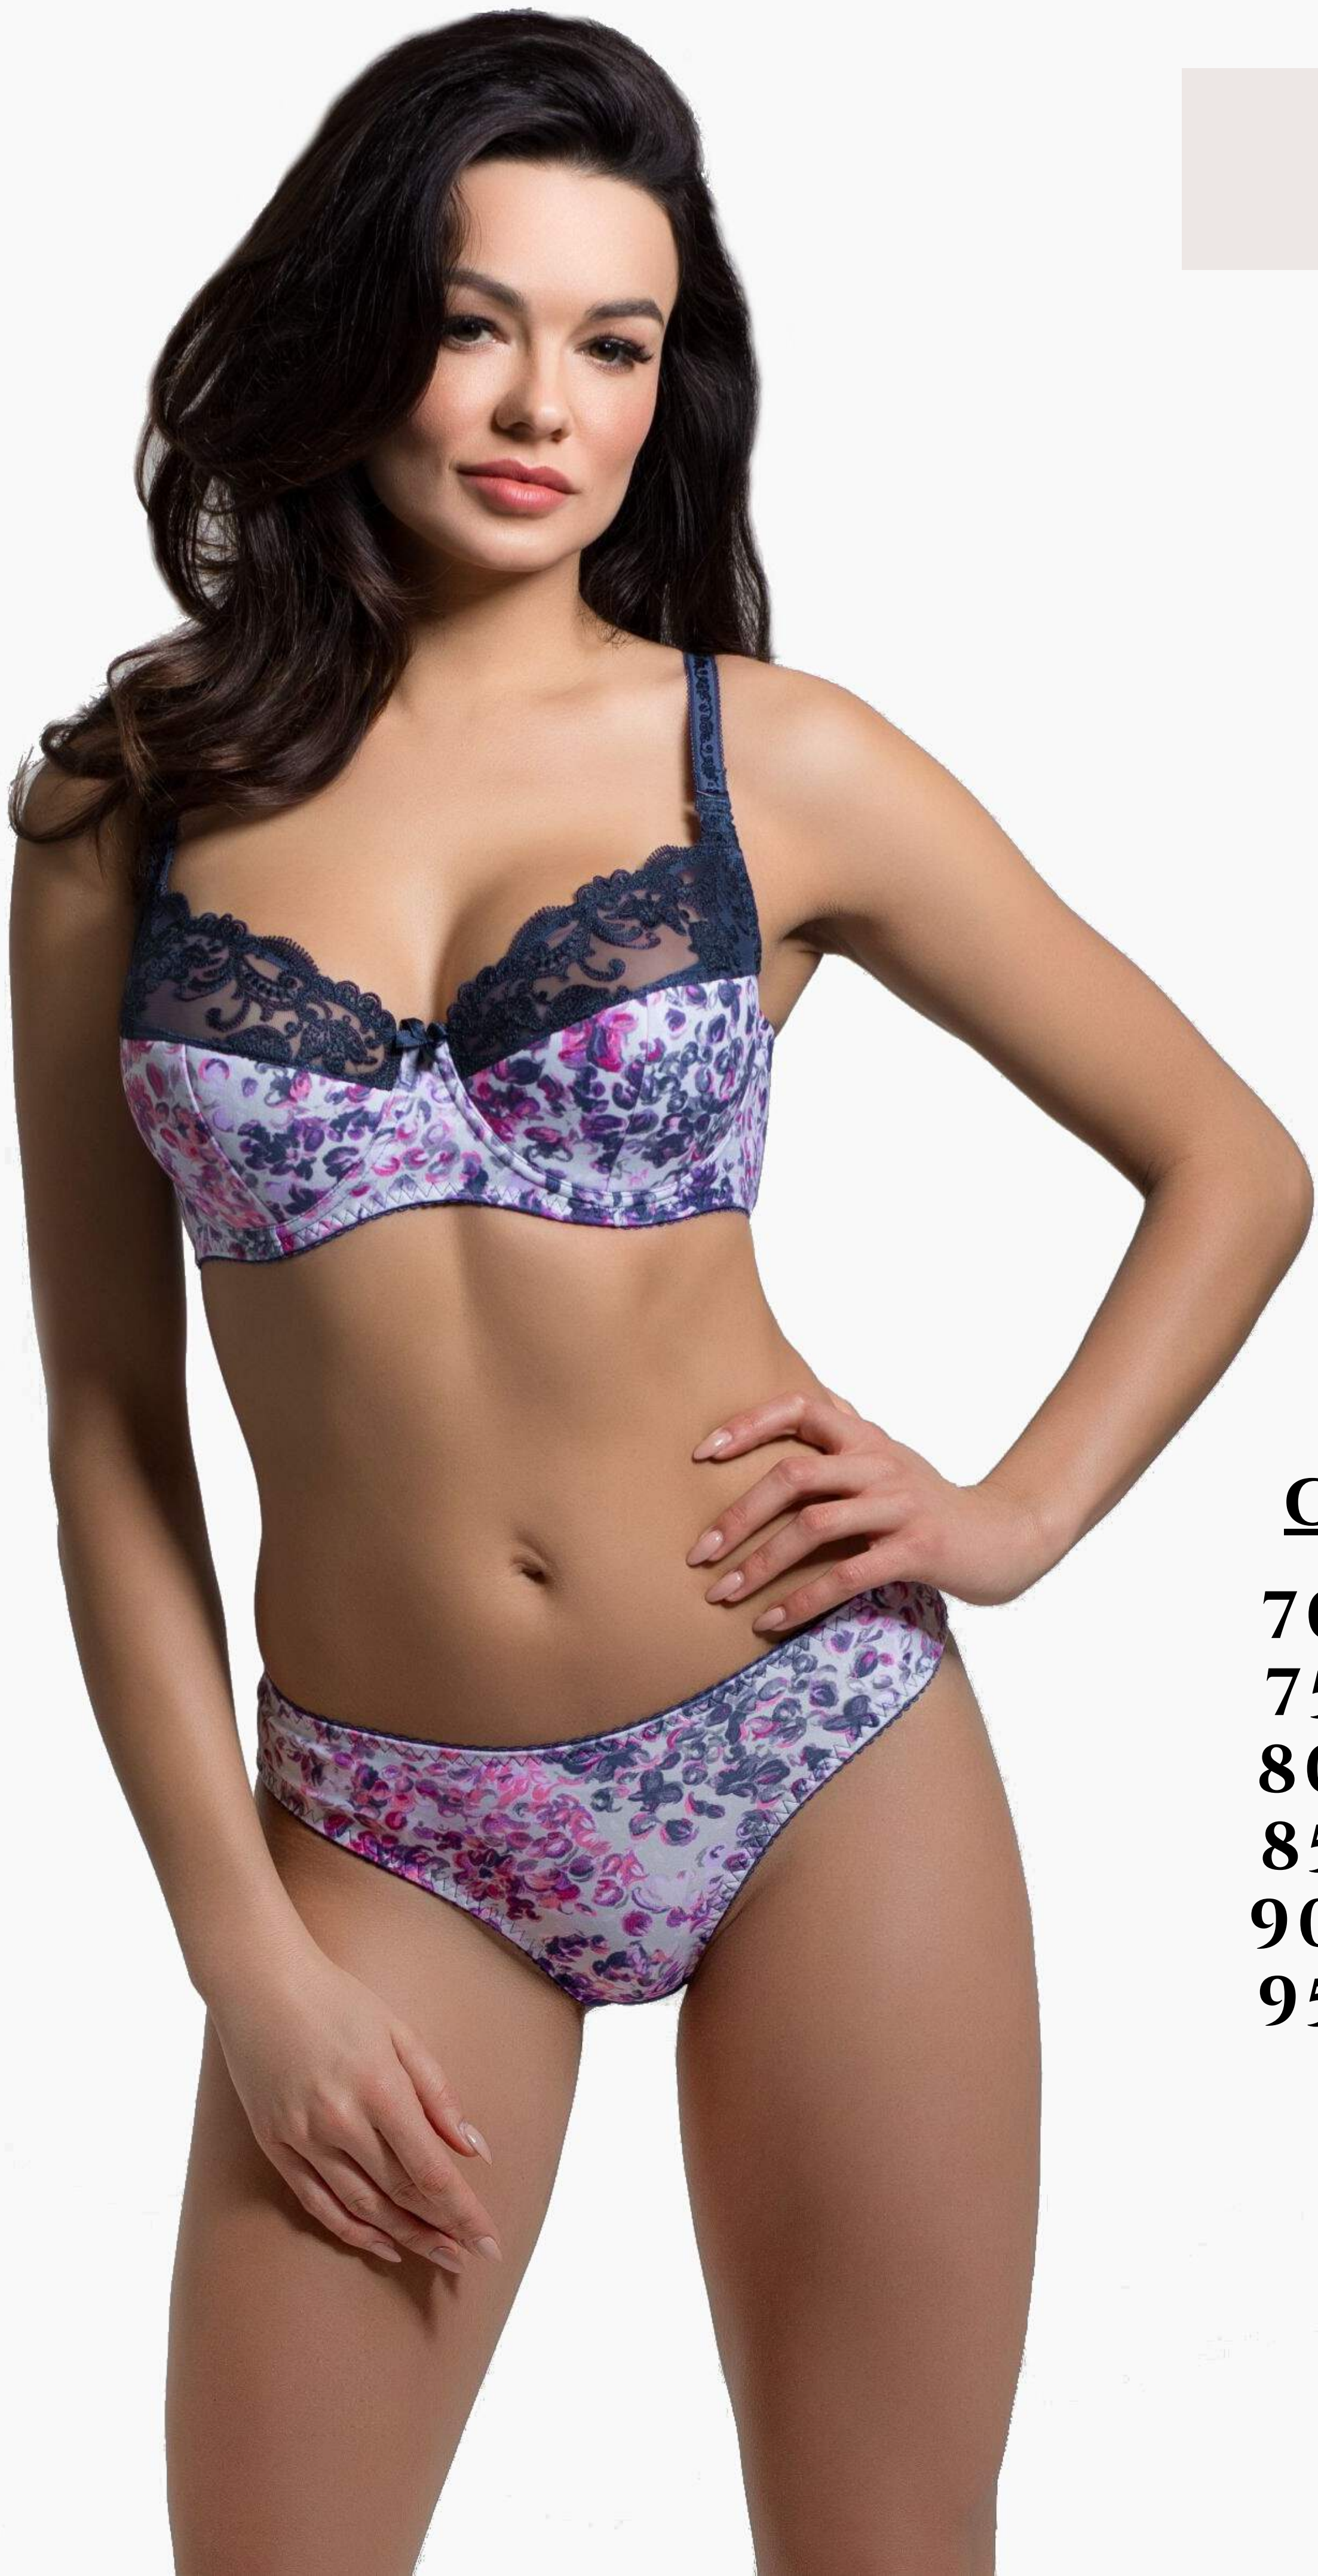

FIGI:
M,L,XL

CLARIS
semi-soft

SZARY

| | |
|-----------|-----------|
| 70 | GHIJK |
| 75 | CDEFGHIJK |
| 80 | CDEFGHIJK |
| 85 | FGHIJK |
| 90 | CDEFGHIJ |
| 95 | CDEFGHI |

FIGI:
M,L,XL,XXL

CLEO 2
semi-soft